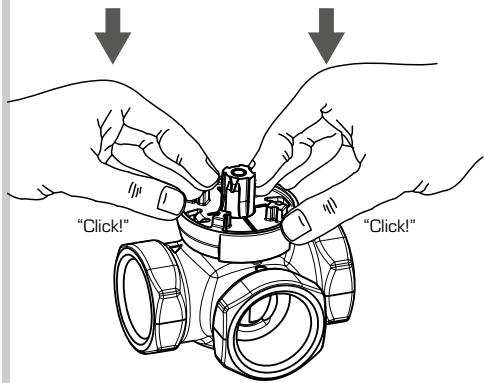

5

6

7

8

9

10

i

<http://www.esbe.eu/global/en/products/rotary-valves>