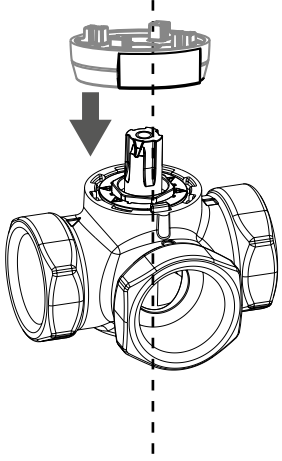

5

6

7

8

9

10

i

<http://www.esbe.eu/global/en/products/rotary-valves>