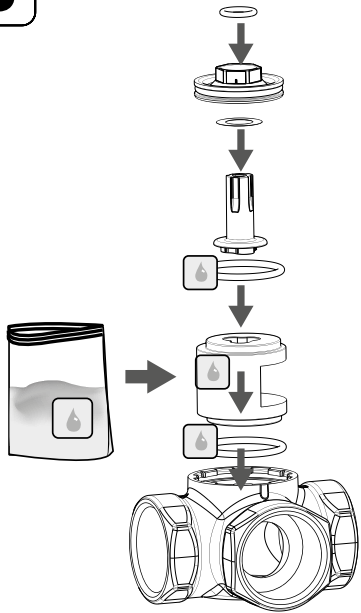

5

6

7

8

9

10

i

<http://www.esbe.eu/global/en/products/rotary-valves>