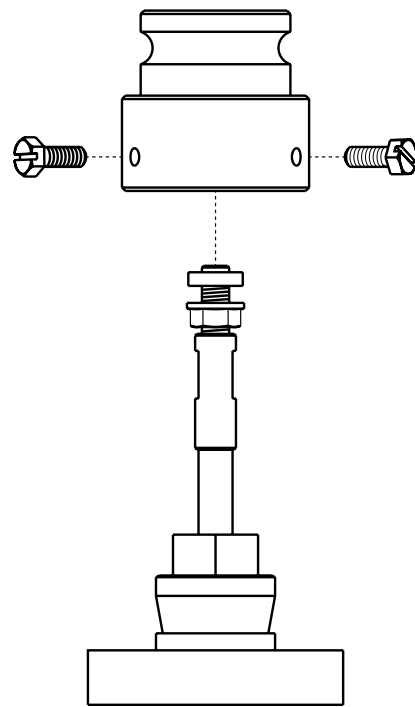

Adapter Series ALA & ALB

Adapter Art. No. 2600 10 00

HONEYWELL valves:

V5011R, V5013R, V538; DN 15 - 50

V5049A; DN 15 - 65

V5050A, V5328A, V5329A, V5329C; DN 15 - 80

V5095A, V176; DN 20 - 80

V5015; DN 25 - 80

Art.Nr. 9814 02 65 • Ritn.Nr. 3809 utg. B • Rev. 0701

A

1)

2)

B

Fits valves with stem neck dimensions: