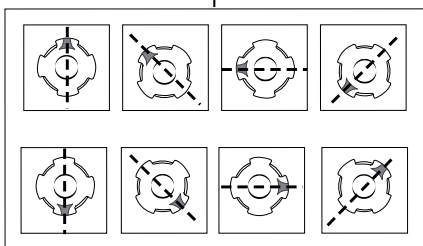

Series VRGxxx, VRBxxx, VRHxxx

Series VRCxxx