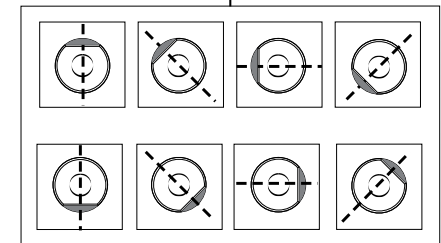

Series MG, G, F, H, HG, BIV, T, TM

	DN15-25	
	DN20-40	
	DN50	
	DN20-25	
	DN32-50	
	H: DN25	
	H: DN32-50	
	HG: DN25	
	DN20-22	
	DN25	
	T: DN20-32	
	TM: DN20	

Kit	*Parts
	*1
	*2
	*3