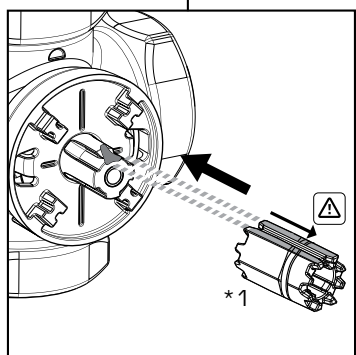

Series VRGxxx, VRBxxx, VRHxxx

Series VRCxxx