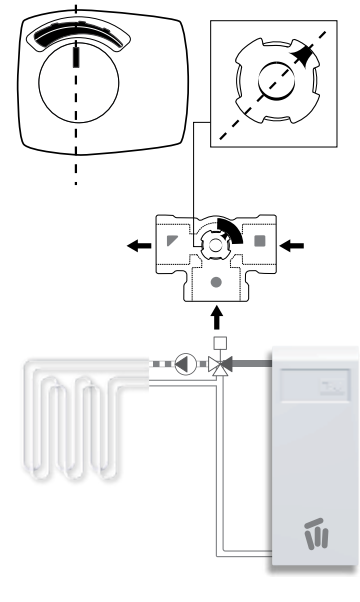

ESBE SERIES ARA600 2-Point

Series ARA6x5
Series ARA6x6
Series ARA6x7
Series ARA6x8

CE LVD 2014/35/EU
EMC 2014/30/EU
RoHS 2011/65/EU

INSTALLATION ANGLE

Series MG, G, F, H, HG, BIV, T, TM

	DN15-25	
	DN20-40	
	DN50	
	DN20-25	
	DN32-50	
	H: DN25	
	H: DN32-50	
	HG: DN25	
	DN20-22	
	DN25	
	T: DN20-32	
	TM: DN20	

SERIES VRG130

Piping Schematics are General Representations

SERIES VRG230

SERIES VRH130

SERIES VRG330

SERIES ARA636, ARA638, ARA646, ARA648, ARA656, ARA658

	0° - (90° - x°)	(90° - x°) - 90°
NO		
NC		
	X° = 45°	