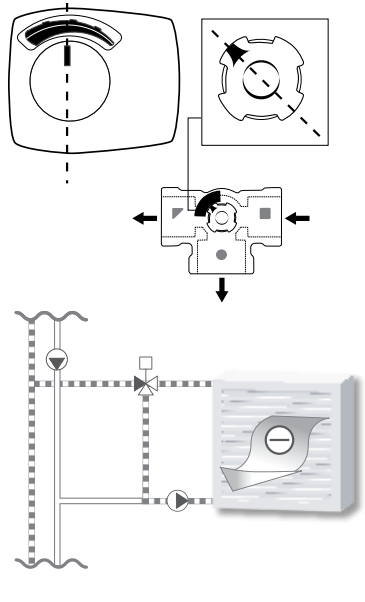

ESBE SERIES ARA600 2-Point

Series ARA6x5
Series ARA6x6
Series ARA6x7
Series ARA6x8

CE LVD 2014/35/EU
EMC 2014/30/EU
RoHS 2011/65/EU

INSTALLATION ANGLE

Series MG, G, F, H, HG, BIV, T, TM

	DN15-25	
	DN20-40	
	DN50	
	DN20-25	
	DN32-50	
	H: DN25	
	H: DN32-50	
	HG: DN25	
	DN20-22	
	DN25	
	T: DN20-32	
	TM: DN20	

Kit	*Parts
	*1
	*2
	*3

Series VRGxxx, VRBxxx, VRHxxx

Series VRCxxx

ESBE AB
Bruksgatan 22
SE-333 75 Reftele
www.esbe.eu

Mtrl.no. 98140274 • Dwg. 8080 • Vers. K • Rev. 2026-04-15

SERIES ARA600 2-Point

SERIES VRG130

SERIES VRG130

Piping Schematics are General Representations

SERIES VRG230

SERIES VRH130

SERIES VRG330

SERIES ARA636, ARA638, ARA646, ARA648, ARA656, ARA658

	0° - (90° - x°)	(90° - x°) - 90°
NO		
NC		
	X° = 45°	