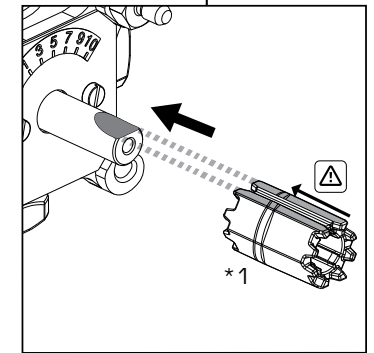

Series MG, G, F, H, HG, BIV, T, TM

	DN15-25	
	DN20-40	
	DN50	
	DN20-25	
	DN32-50	
	H: DN25	
	H: DN32-50	
	HG: DN25	
	DN20-22	
	DN25	
	T: DN20-32	
	TM: DN20	

Kit	*Parts
	*1
	*2
	*3