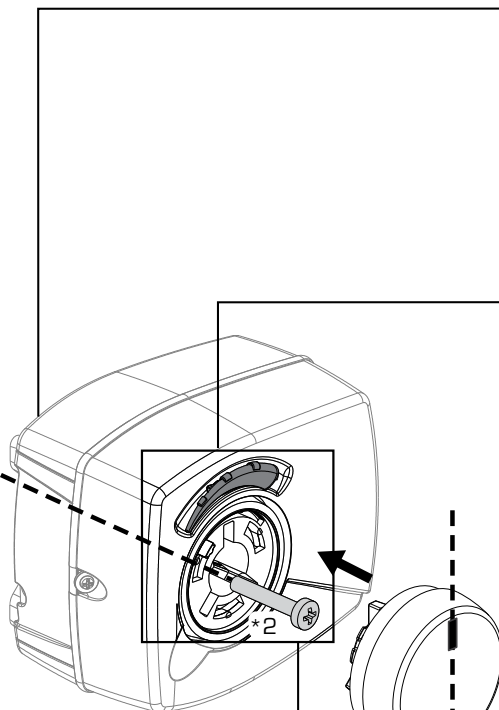

Series VRGxxx, VRBxxx, VRHxxx

Series VRCxxx