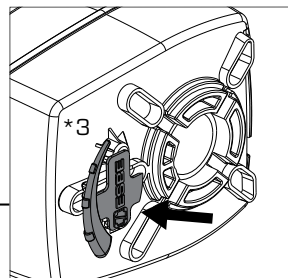

Series VRGxxx, VRBxxx, VRHxxx

Series VRCxxx