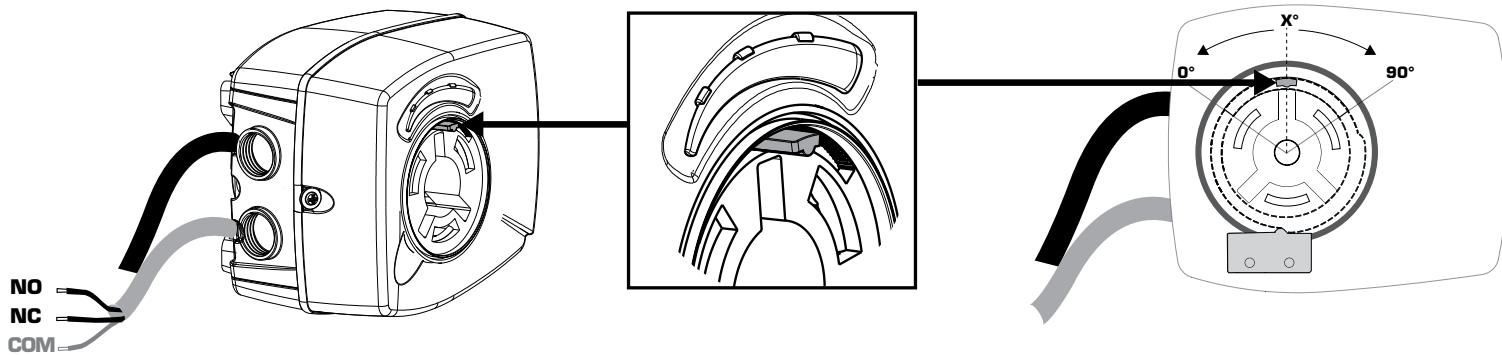

SERIES VRG130

Piping Schematics are General Representations

SERIES VRG230

SERIES VRH130

SERIES VRG330

SERIES ARA636, ARA638, ARA646, ARA648, ARA656, ARA658

	0° - (90° - x°)	(90° - x°) - 90°
NO		
NC		
	X° = 45°	