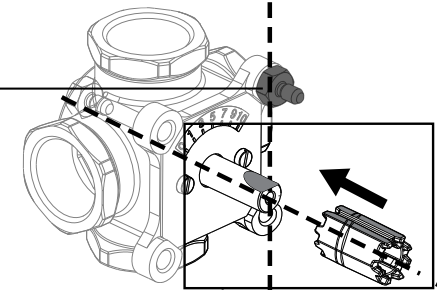

Series MG, G, F, H, HG, BIV, T, TM

	DN15-25	
	DN20-40	
	DN50	
	DN20-25	
	DN32-50	
	H: DN25	
	H: DN32-50	
	HG: DN25	
	DN20-22	
	DN25	
	T: DN20-32	
	TM: DN20	

Kit	*Parts
	*1
	*2
	*3