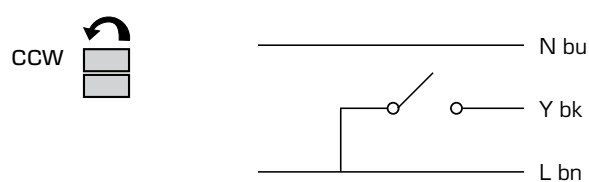

SERIES VRG130

Piping Schematics are General Representations

SERIES VRG230

SERIES VRH130

SERIES VRG330

SERIES ARA636, ARA638, ARA646, ARA648, ARA656, ARA658

	0° - (90° - x°)	(90° - x°) - 90°
NO		
NC		
	X° = 45°	

Series ARA635, ARA637, ARA645, ARA647, ARA655, ARA657

2points	N bu	Y bk	L bn
3points	N bu	CCW bk	CW bn

Series ARA636, ARA638, ARA646, ARA648, ARA656, ARA658

2points	N bu	Y bk	L bn	C wh	NO rd	NC og
3points	N bu	CCW bk	CW bn	C wh	NO rd	NC og

DIRECTION

DIRECTION 2-POINT

DIRECTION 3-POINT