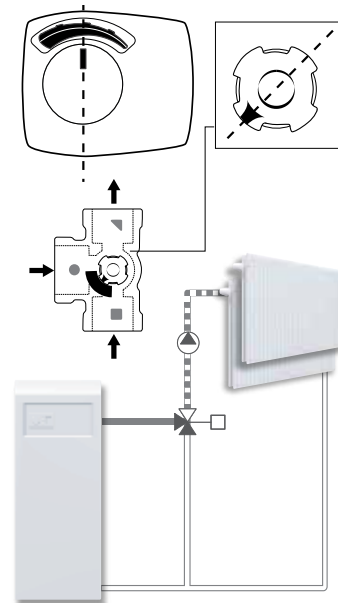

ESBE SERIES ARA600 2-Point

Series ARA6x5
Series ARA6x6
Series ARA6x7
Series ARA6x8

CE LVD 2014/35/EU
EMC 2014/30/EU
RoHS 2011/65/EU

INSTALLATION ANGLE

Series MG, G, F, H, HG, BIV, T, TM

	DN15-25	
	DN20-40	
	DN50	
	DN20-25	
	DN32-50	
	H: DN25	
	H: DN32-50	
	HG: DN25	
	DN20-22	
	DN25	
	T: DN20-32	
	TM: DN20	

SERIES VRG130

Piping Schematics are General Representations

SERIES VRG230

SERIES VRH130

SERIES VRG330

SERIES ARA636, ARA638, ARA646, ARA648, ARA656, ARA658

	0° - (90° - x°)	(90° - x°) - 90°
NO		
NC		
	X° = 45°	