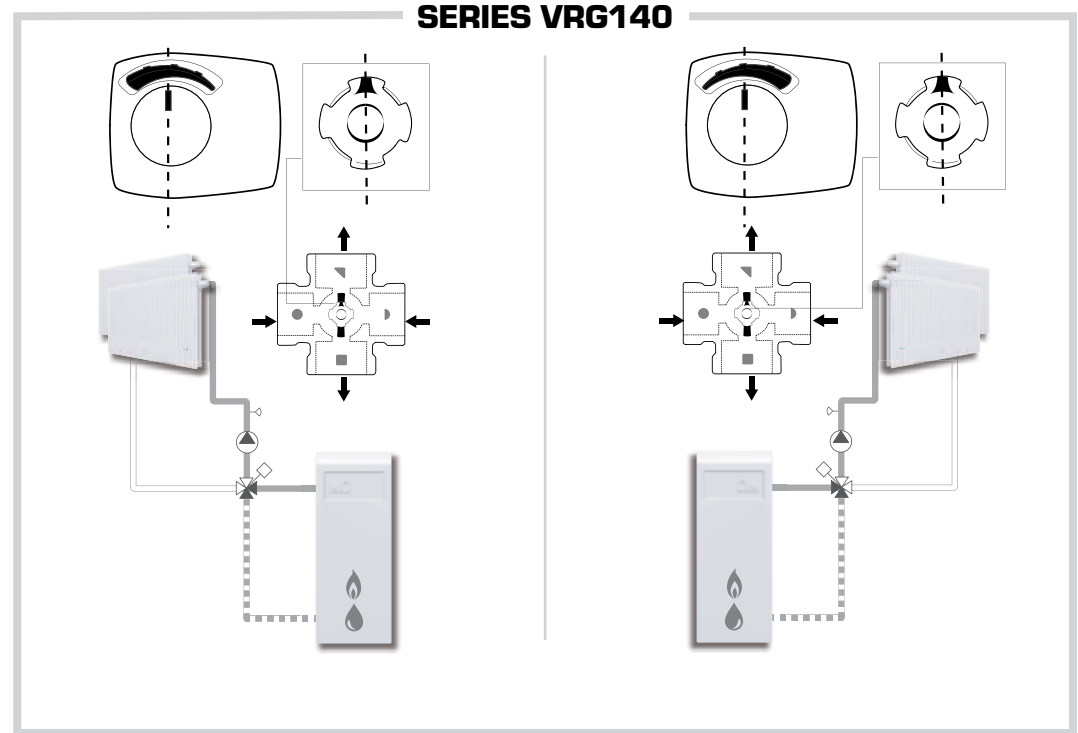

SERIES VRG130

Piping Schematics are General Representations

SERIES VRG230

SERIES VRH130

SERIES VRG330

SERIES ARA636, ARA638, ARA646, ARA648, ARA656, ARA658

	0° - (90° - x°)	(90° - x°) - 90°
NO		
NC		
	X° = 45°	