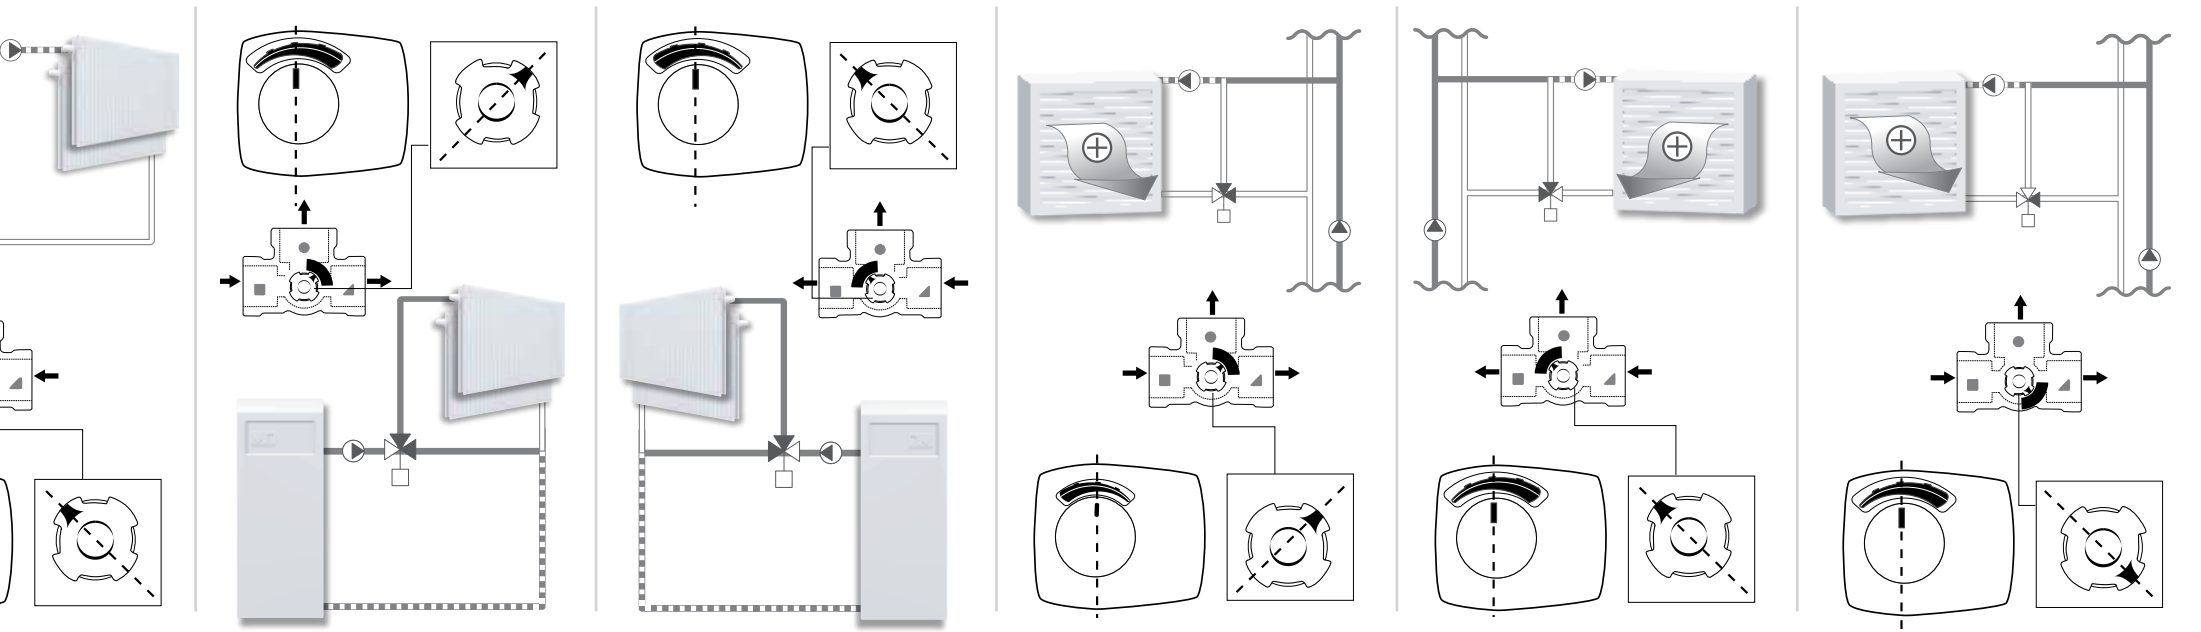

SERIES VRG130

Piping Schematics are General Representations

SERIES VRG230

SERIES VRH130

SERIES VRG330

SERIES ARA636, ARA638, ARA646, ARA648, ARA656, ARA658

	0° - (90° - x°)	(90° - x°) - 90°
NO		
NC		
	X° = 45°	

DIRECTION

DIRECTION 2-POINT

DIRECTION 3-POINT