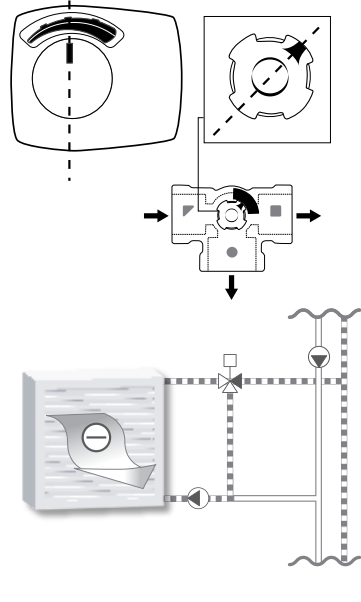

ESBE SERIES ARA600 2-Point

Series ARA6x5
Series ARA6x6
Series ARA6x7
Series ARA6x8

CE LVD 2014/35/EU
EMC 2014/30/EU
RoHS 2011/65/EU

INSTALLATION ANGLE

Series MG, G, F, H, HG, BIV, T, TM

	DN15-25	
	DN20-40	
	DN50	
	DN20-25	
	DN32-50	
	H: DN25	
	H: DN32-50	
	HG: DN25	
	DN20-22	
	DN25	
	T: DN20-32	
	TM: DN20	

SERIES VRG130

Piping Schematics are General Representations

SERIES VRG230

SERIES VRH130

SERIES VRG330

SERIES ARA636, ARA638, ARA646, ARA648, ARA656, ARA658

	0° - (90° - x°)	(90° - x°) - 90°
NO		
NC		
	X° = 45°	