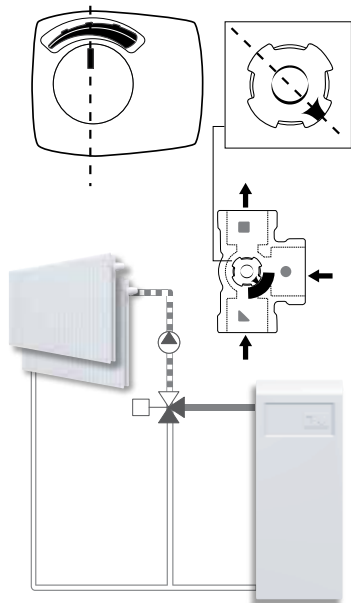

SERIES VRG130