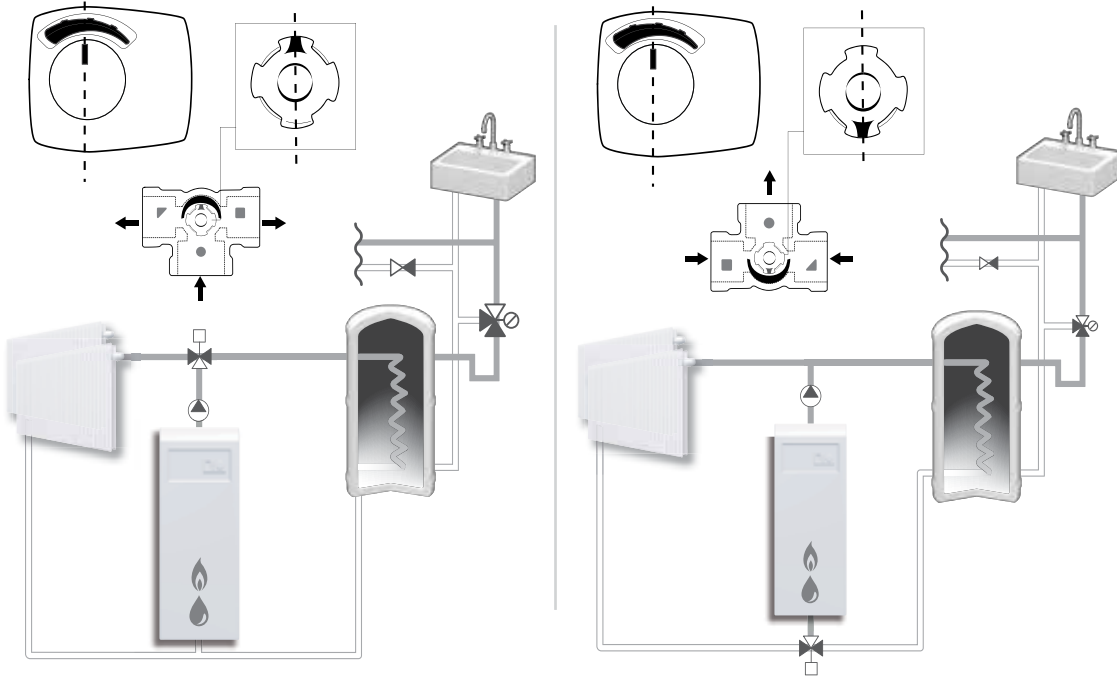

SERIES VRG130

Piping Schematics are General Representations

SERIES VRG230

SERIES VRH130

SERIES VRG330

SERIES ARA636, ARA638, ARA646, ARA648, ARA656, ARA658

	0° - (90° - x°)	(90° - x°) - 90°
NO		
NC		
	X° = 45°	