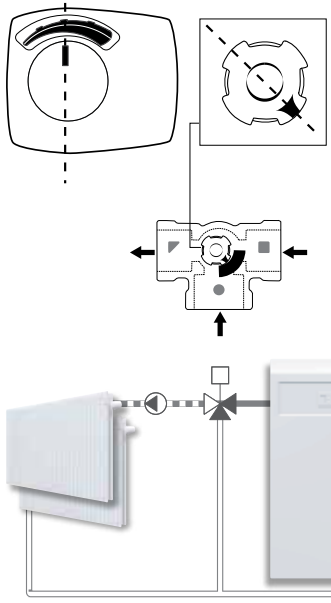

SERIES VRG130

Piping Schematics are General Representations

SERIES VRG230

SERIES VRH130

SERIES VRG330

SERIES ARA636, ARA638, ARA646, ARA648, ARA656, ARA658

	0° - (90° - x°)	(90° - x°) - 90°
NO		
NC		
	X° = 45°	