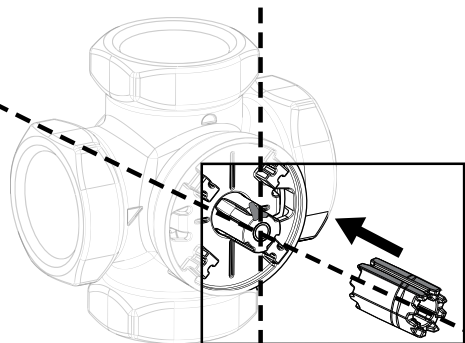

Series VRGxxx, VRBxxx, VRHxxx

Series VRCxxx