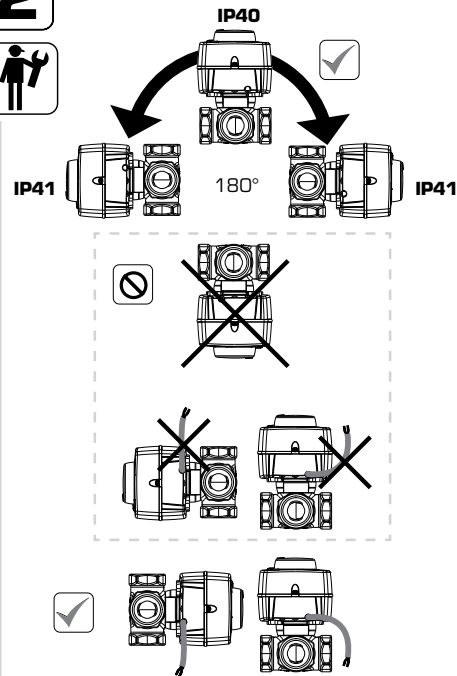

ESBE SERIES ARA600 2-Point

Series ARA6x5
Series ARA6x6
Series ARA6x7
Series ARA6x8

CE LVD 2014/35/EU
EMC 2014/30/EU
RoHS 2011/65/EU

INSTALLATION ANGLE

Series MG, G, F, H, HG, BIV, T, TM

	DN15-25	
	DN20-40	
	DN50	
	DN20-25	
	DN32-50	
	H: DN25	
	H: DN32-50	
	HG: DN25	
	DN20-22	
	DN25	
	T: DN20-32	
	TM: DN20	

DIRECTION

DIRECTION 2-POINT

DIRECTION 3-POINT