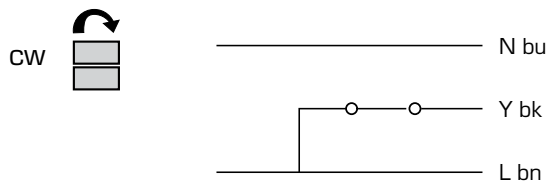

SERIES VRG130

Piping Schematics are General Representations

SERIES VRG230

SERIES VRH130

SERIES VRG330

SERIES ARA636, ARA638, ARA646, ARA648, ARA656, ARA658

	0° - (90° - x°)	(90° - x°) - 90°
NO		
NC		
	X° = 45°	

Series ARA635, ARA637, ARA645, ARA647, ARA655, ARA657

2points	N bu	Y bk	L bn
3points	N bu	CCW bk	CW bn

Series ARA636, ARA638, ARA646, ARA648, ARA656, ARA658

2points	N bu	Y bk	L bn	C wh	NO rd	NC og
3points	N bu	CCW bk	CW bn	C wh	NO rd	NC og

DIRECTION

DIRECTION 2-POINT

DIRECTION 3-POINT