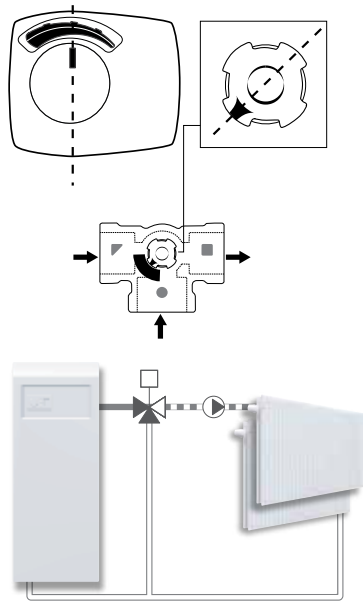

SERIES VRG130

Piping Schematics are General Representations

SERIES VRG230

SERIES VRH130

SERIES VRG330

SERIES ARA636, ARA638, ARA646, ARA648, ARA656, ARA658

	0° - (90° - x°)	(90° - x°) - 90°
NO		
NC		
	X° = 45°	