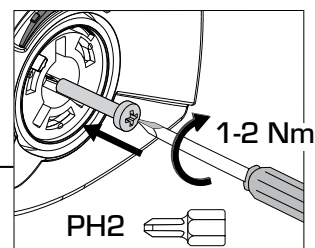

Series VRGxxx, VRBxxx, VRHxxx

Series VRCxxx