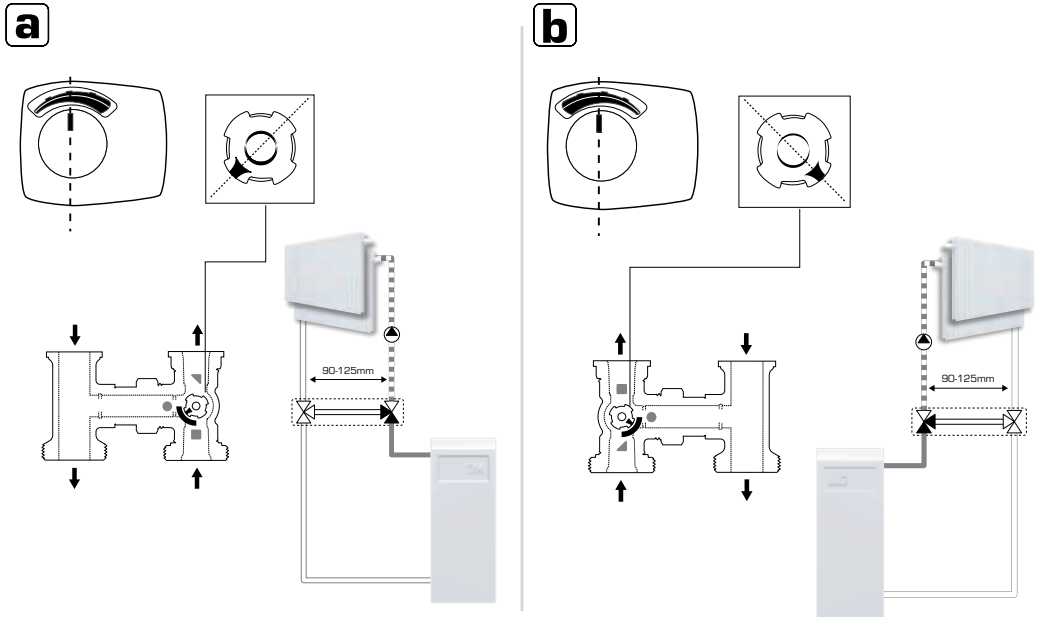

SERIES VRG130

Piping Schematics are General Representations

SERIES VRG230

SERIES VRH130

SERIES VRG330

SERIES ARA636, ARA638, ARA646, ARA648, ARA656, ARA658

	0° - (90° - x°)	(90° - x°) - 90°
NO		
NC		
	X° = 45°	