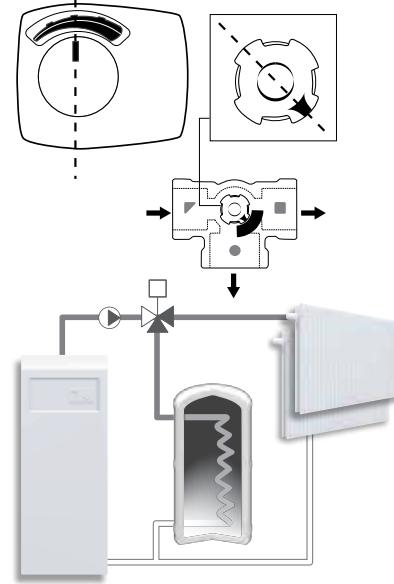

SERIES VRG130

Piping Schematics are General Representations

SERIES VRG230

SERIES VRH130

SERIES VRG330

SERIES ARA636, ARA638, ARA646, ARA648, ARA656, ARA658

	0° - (90° - x°)	(90° - x°) - 90°
NO		
NC		
	X° = 45°	

Series ARA635, ARA637, ARA645, ARA647, ARA655, ARA657

2points	N bu	Y bk	L bn
3points	N bu	CCW bk	CW bn

Series ARA636, ARA638, ARA646, ARA648, ARA656, ARA658

2points	N bu	Y bk	L bn	C wh	NO rd	NC og
3points	N bu	CCW bk	CW bn	C wh	NO rd	NC og