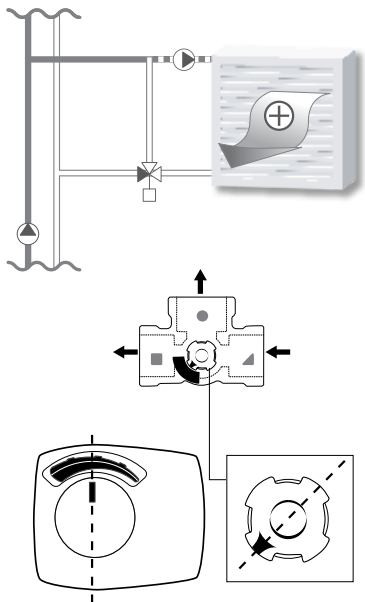

ESBE SERIES ARA600 2-Point

Series ARA6x5
Series ARA6x6
Series ARA6x7
Series ARA6x8

CE LVD 2014/35/EU
EMC 2014/30/EU
RoHS 2011/65/EU

INSTALLATION ANGLE

Series MG, G, F, H, HG, BIV, T, TM

	DN15-25	
	DN20-40	
	DN50	
	DN20-25	
	DN32-50	
	H: DN25	
	H: DN32-50	
	HG: DN25	
	DN20-22	
	DN25	
	T: DN20-32	
	TM: DN20	

SERIES VRG130

Piping Schematics are General Representations

SERIES VRG230

SERIES VRH130

SERIES VRG330

SERIES ARA636, ARA638, ARA646, ARA648, ARA656, ARA658

	0° - (90° - x°)	(90° - x°) - 90°
NO		
NC		
	X° = 45°	