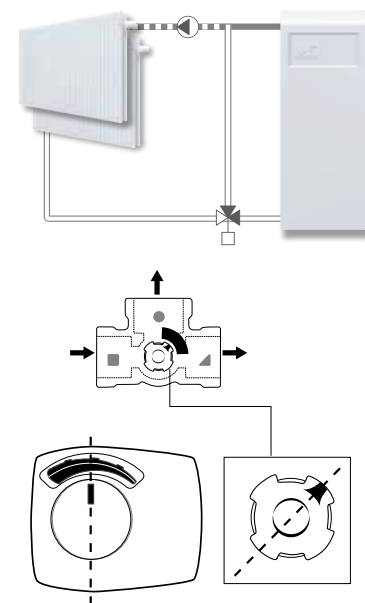

SERIES VRG130

Piping Schematics are General Representations

SERIES VRG230

SERIES VRH130

SERIES VRG330

SERIES ARA636, ARA638, ARA646, ARA648, ARA656, ARA658

	0° - (90° - x°)	(90° - x°) - 90°
NO		
NC		
	X° = 45°	