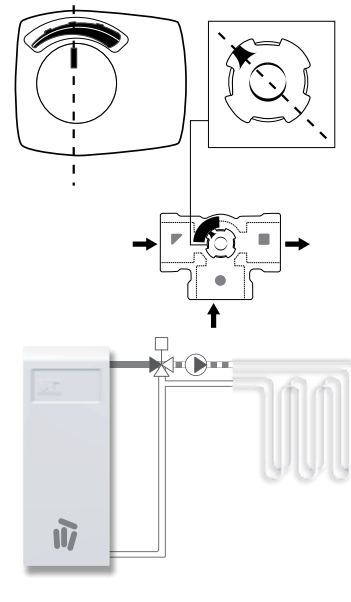

ESBE SERIES ARA600 2-Point

Series ARA6x5
Series ARA6x6
Series ARA6x7
Series ARA6x8

CE LVD 2014/35/EU
EMC 2014/30/EU
RoHS 2011/65/EU

INSTALLATION ANGLE

Series MG, G, F, H, HG, BIV, T, TM

	DN15-25	
	DN20-40	
	DN50	
	DN20-25	
	DN32-50	
	H: DN25	
	H: DN32-50	
	HG: DN25	
	DN20-22	
	DN25	
	T: DN20-32	
	TM: DN20	

SERIES VRG130

Piping Schematics are General Representations

SERIES VRG230

SERIES VRH130

SERIES VRG330

SERIES ARA636, ARA638, ARA646, ARA648, ARA656, ARA658

	0° - (90° - x°)	(90° - x°) - 90°
NO		
NC		
	X° = 45°	