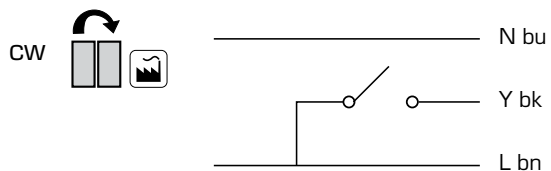

SERIES VRG130

Piping Schematics are General Representations

SERIES VRG230

SERIES VRH130

SERIES VRG330

SERIES ARA636, ARA638, ARA646, ARA648, ARA656, ARA658

	0° - (90° - x°)	(90° - x°) - 90°
NO		
NC		
	X° = 45°	

Series ARA635, ARA637, ARA645, ARA647, ARA655, ARA657

2points	N bu	Y bk	L bn
3points	N bu	CCW bk	CW bn

Series ARA636, ARA638, ARA646, ARA648, ARA656, ARA658

2points	N bu	Y bk	L bn	C wh	NO rd	NC og
3points	N bu	CCW bk	CW bn	C wh	NO rd	NC og

DIRECTION

DIRECTION 2-POINT

DIRECTION 3-POINT