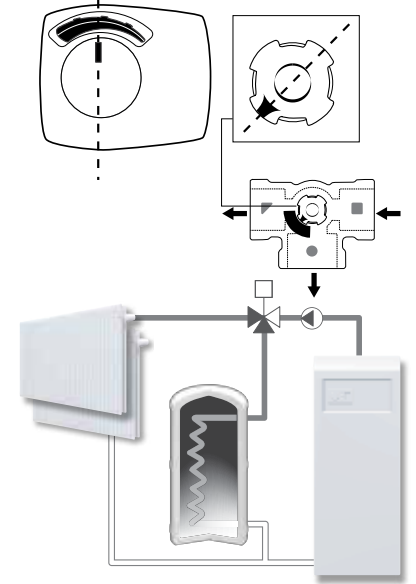

SERIES VRG130

Piping Schematics are General Representations

SERIES VRG230

SERIES VRH130

SERIES VRG330

SERIES ARA636, ARA638, ARA646, ARA648, ARA656, ARA658

	0° - (90° - x°)	(90° - x°) - 90°
NO		
NC		
	X° = 45°	