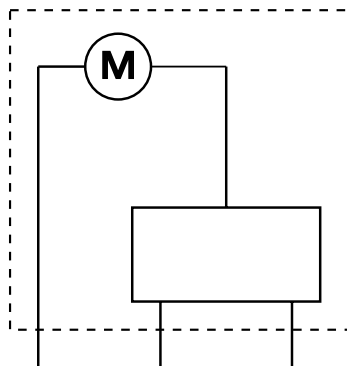

SERIES VRG130

Piping Schematics are General Representations

SERIES VRG230

SERIES VRH130

SERIES VRG330

SERIES ARA636, ARA638, ARA646, ARA648, ARA656, ARA658

	0° - (90° - x°)	(90° - x°) - 90°
NO		
NC		
	X° = 45°	

Series ARA635, ARA637, ARA645, ARA647, ARA655, ARA657

2points	N bu	Y bk	L bn
3points	N bu	CCW bk	CW bn

Series ARA636, ARA638, ARA646, ARA648, ARA656, ARA658

2points	N bu	Y bk	L bn	C wh	NO rd	NC og
3points	N bu	CCW bk	CW bn	C wh	NO rd	NC og

DIRECTION

DIRECTION 2-POINT

DIRECTION 3-POINT