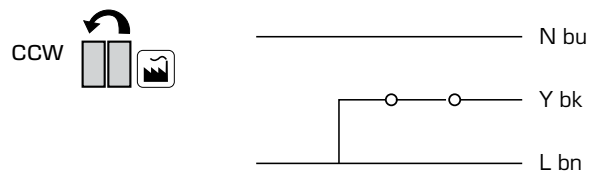

SERIES VRG130

Piping Schematics are General Representations

SERIES VRG230

SERIES VRH130

SERIES VRG330

SERIES ARA636, ARA638, ARA646, ARA648, ARA656, ARA658

	0° - (90° - x°)	(90° - x°) - 90°
NO		
NC		
	X° = 45°	

Series ARA635, ARA637, ARA645, ARA647, ARA655, ARA657

2points	N bu	Y bk	L bn
3points	N bu	CCW bk	CW bn

Series ARA636, ARA638, ARA646, ARA648, ARA656, ARA658

2points	N bu	Y bk	L bn	C wh	NO rd	NC og
3points	N bu	CCW bk	CW bn	C wh	NO rd	NC og

DIRECTION

DIRECTION 2-POINT

DIRECTION 3-POINT