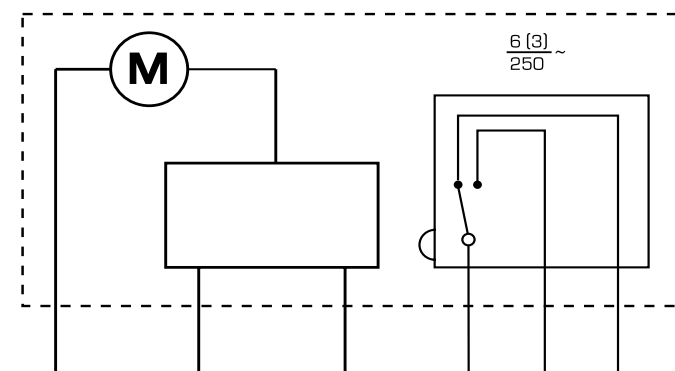

SERIES VRG130

Piping Schematics are General Representations

SERIES VRG230

SERIES VRH130

SERIES VRG330

SERIES ARA636, ARA638, ARA646, ARA648, ARA656, ARA658

	0° - (90° - x°)	(90° - x°) - 90°
NO		
NC		
	X° = 45°	

Series ARA635, ARA637, ARA645, ARA647, ARA655, ARA657

2points	N bu	Y bk	L bn
3points	N bu	CCW bk	CW bn

Series ARA636, ARA638, ARA646, ARA648, ARA656, ARA658

2points	N bu	Y bk	L bn	C wh	NO rd	NC og
3points	N bu	CCW bk	CW bn	C wh	NO rd	NC og

DIRECTION

DIRECTION 2-POINT

DIRECTION 3-POINT