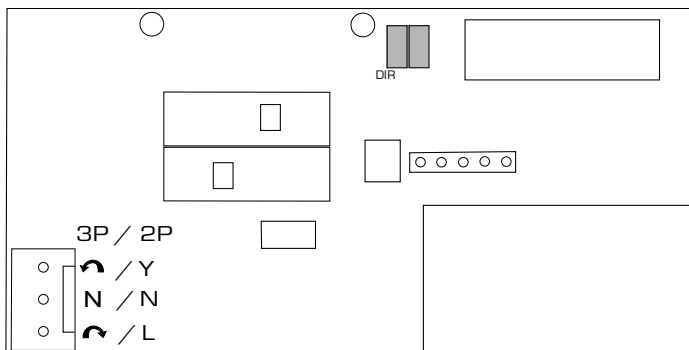

SERIES VRG130

Piping Schematics are General Representations

SERIES VRG230

SERIES VRH130

SERIES VRG330

SERIES ARA636, ARA638, ARA646, ARA648, ARA656, ARA658

	0° - (90° - x°)	(90° - x°) - 90°
NO		
NC		
	X° = 45°	

Series ARA635, ARA637, ARA645, ARA647, ARA655, ARA657

2points	N bu	Y bk	L bn
3points	N bu	CCW bk	CW bn

Series ARA636, ARA638, ARA646, ARA648, ARA656, ARA658

2points	N bu	Y bk	L bn	C wh	NO rd	NC og
3points	N bu	CCW bk	CW bn	C wh	NO rd	NC og

DIRECTION

DIRECTION 2-POINT

DIRECTION 3-POINT