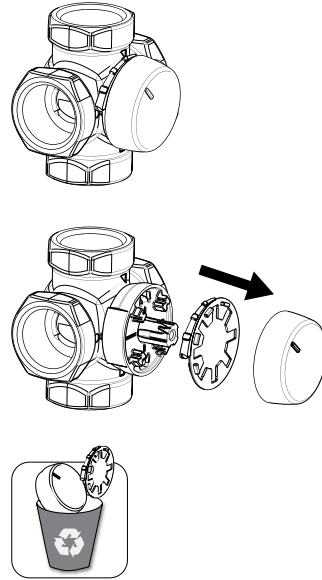

ESBE SERIES ARA600 2-Point

Series ARA6x5
Series ARA6x6
Series ARA6x7
Series ARA6x8

CE LVD 2014/35/EU
EMC 2014/30/EU
RoHS 2011/65/EU

INSTALLATION ANGLE

Series MG, G, F, H, HG, BIV, T, TM

	DN15-25	
	DN20-40	
	DN50	
	DN20-25	
	DN32-50	
	H: DN25	
	H: DN32-50	
	HG: DN25	
	DN20-22	
	DN25	
	T: DN20-32	
	TM: DN20	