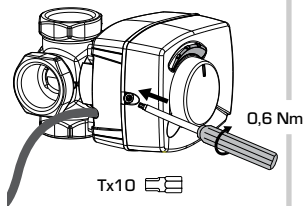

Series ARA659

3-point

2-point

15s

5

1

2

3

i

2

1