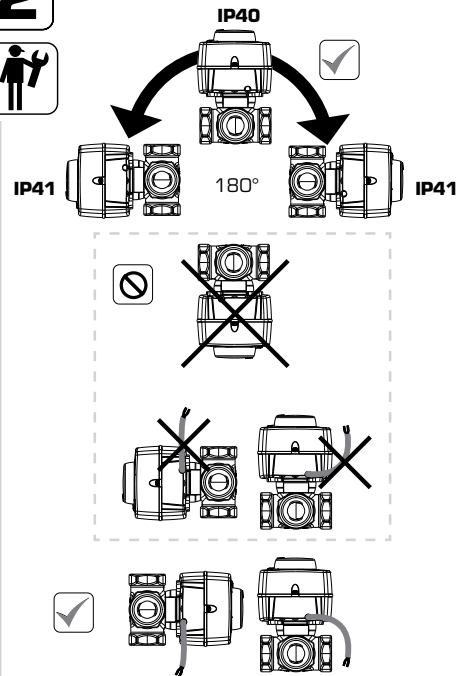

INSTALLATION ANGLE