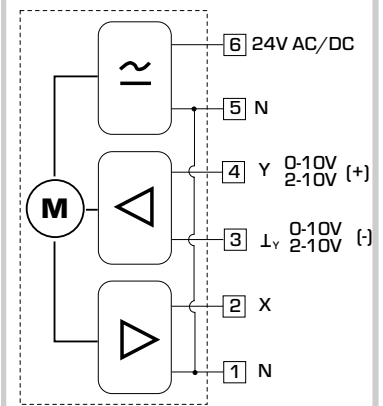

3/I

4/U

≥ 0,5mm²

≥ 0,5mm²

≥ 0,5mm²

- ON 1
- 2
- 3
- 4
- 5
- 6
- 7
- 8

ON

120s	60s	30s	15s
ON 1	ON 1	ON 1	ON 1
ON 2	ON 2	ON 2	ON 2
ON 3	ON 3	ON 3	ON 3
ON 4	ON 4	ON 4	ON 4

0-10V 0-20mA 2-10V 4-20mA

Y

ON	ON
5	SEQ
6	CW CCW
7	Waveform icons
8	Stop/Reset icons

ON

120s	60s	30s
ON 1	ON 1	ON 1
ON 2	ON 2	ON 2
3	OFF	
4	ON	

3-point 2-point

5	ON	ON
6	ON	CW CCW
7	OFF	OFF
8	OFF	OFF

SEQ Cntrl