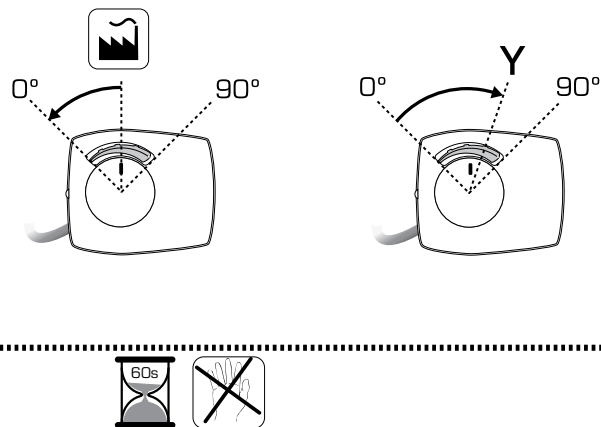

Series ARA659

3-point

2-point

15s

5

1

2

3

i

2

1