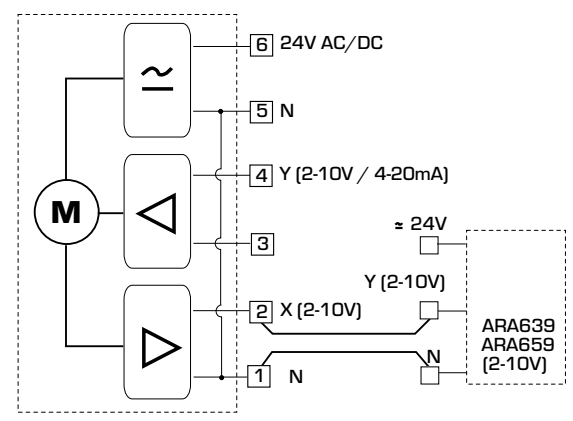

0-10V 0-20mA 2-10V 4-20mA

Y

ON	ON
5	SEQ
6	CW CCW
7	Waveform icons
8	Stop/Reset icons

ON

120s	60s	30s
ON 1	ON 1	ON 1
ON 2	ON 2	ON 2
3	OFF	
4	ON	

3-point 2-point

5	ON	ON
6	ON	CW CCW
7	OFF	OFF
8	OFF	OFF

SEQ Cntrl

ON

120s	60s	30s	15s
ON 1	ON 1	ON 1	ON 1
ON 2	ON 2	ON 2	ON 2
ON 3	ON 3	ON 3	ON 3
ON 4	ON 4	ON 4	ON 4

2-10V 4-20mA

Y

OFF	ON
5	SEQ
6	CW CCW
7	Waveform icons
8	Stop/Reset icons

Series ARA659

3-point

2-point