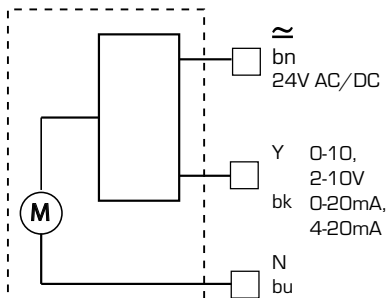

Series ARA659

3-point

2-point

15s