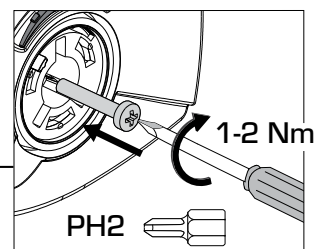

Series VRGxxx, VRBxxx, VRHxxx

Series VRCxxx