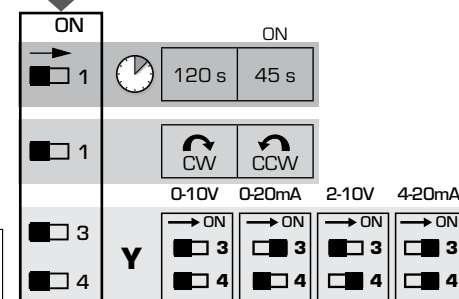

Series ARA659

3-point

2-point

15s