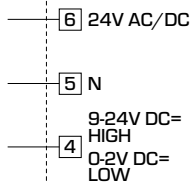

Series ARA659

3-point

2-point

15s