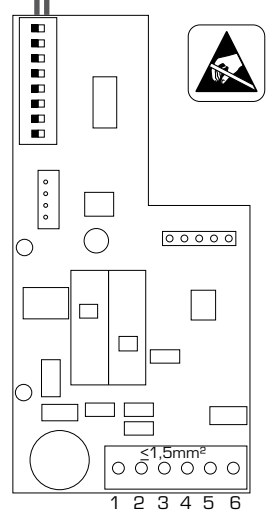

0-10V 0-20mA 2-10V 4-20mA

Y

ON	ON
5	SEQ
6	CW CCW
7	Waveform icons
8	Stop/Reset icons

ON

120s	60s	30s
ON 1	ON 1	ON 1
ON 2	ON 2	ON 2
3	OFF	
4	ON	

3-point 2-point

5	ON	ON
6	ON	CW CCW
7	OFF	OFF
8	OFF	OFF

SEQ Cntrl

ON

120s	60s	30s	15s
ON 1	ON 1	ON 1	ON 1
ON 2	ON 2	ON 2	ON 2
ON 3	ON 3	ON 3	ON 3
ON 4	ON 4	ON 4	ON 4

2-10V 4-20mA

Y

OFF	ON
5	SEQ
6	CW CCW
7	Waveform icons
8	Stop/Reset icons

Series ARA659

3-point

2-point