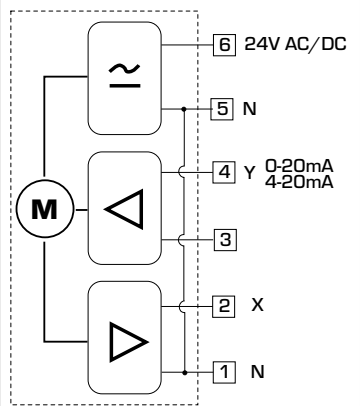

3/I

4/U

≥ 0,5mm²

≥ 0,5mm²

≥ 0,5mm²

- ON 1
- 2
- 3
- 4
- 5
- 6
- 7
- 8

ON

120s	60s	30s	15s
ON 1	ON 1	ON 1	ON 1
ON 2	ON 2	ON 2	ON 2
ON 3	ON 3	ON 3	ON 3
ON 4	ON 4	ON 4	ON 4

0-10V 0-20mA 2-10V 4-20mA

Y

ON	ON
5	SEQ
6	CW CCW
7	Waveform icons
8	Stop/Reset icons

ON

120s	60s	30s
ON 1	ON 1	ON 1
ON 2	ON 2	ON 2
3	OFF	
4	ON	

3-point 2-point

5	ON	ON
6	ON	CW CCW
7	OFF	OFF
8	OFF	OFF

SEQ Cntrl