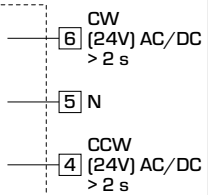

Series ARA659

3-point

2-point

15s