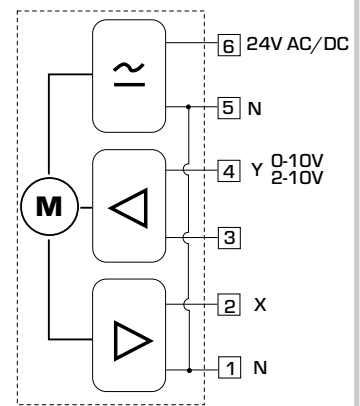

3/I

4/U

≥ 0,5mm²

≥ 0,5mm²

≥ 0,5mm²

- ON 1
- 2
- 3
- 4
- 5
- 6
- 7
- 8

ON

120s	60s	30s	15s
ON 1	ON 1	ON 1	ON 1
ON 2	ON 2	ON 2	ON 2
ON 3	ON 3	ON 3	ON 3
ON 4	ON 4	ON 4	ON 4

0-10V 0-20mA 2-10V 4-20mA

Y

ON	ON
5	SEQ
6	CW CCW
7	Waveform icons
8	Stop/Reset icons

ON

120s	60s	30s
ON 1	ON 1	ON 1
ON 2	ON 2	ON 2
3	OFF	
4	ON	

3-point 2-point

5	ON	ON
6	ON	CW CCW
7	OFF	OFF
8	OFF	OFF

SEQ Cntrl