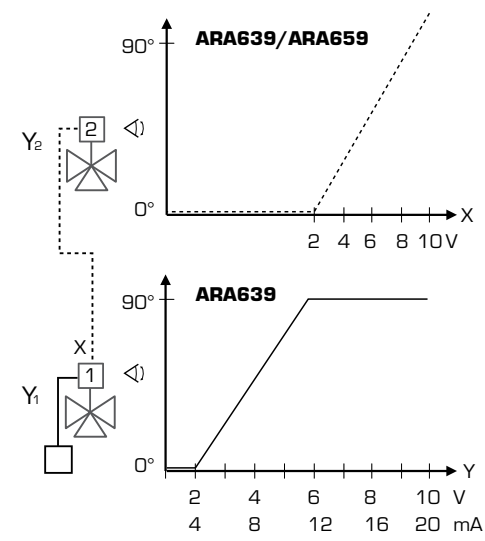

0-10V 0-20mA 2-10V 4-20mA

Y

ON	ON
5	SEQ
6	CW CCW
7	Waveform icons
8	Stop/Reset icons

ON

120s	60s	30s
ON 1	ON 1	ON 1
ON 2	ON 2	ON 2
3	OFF	
4	ON	

3-point 2-point

5	ON	ON
6	ON	CW CCW
7	OFF	OFF
8	OFF	OFF

SEQ Cntrl

ON

120s	60s	30s	15s
ON 1	ON 1	ON 1	ON 1
ON 2	ON 2	ON 2	ON 2
ON 3	ON 3	ON 3	ON 3
ON 4	ON 4	ON 4	ON 4

2-10V 4-20mA

Y

OFF	ON
5	SEQ
6	CW CCW
7	Waveform icons
8	Stop/Reset icons

Series ARA659

3-point

2-point